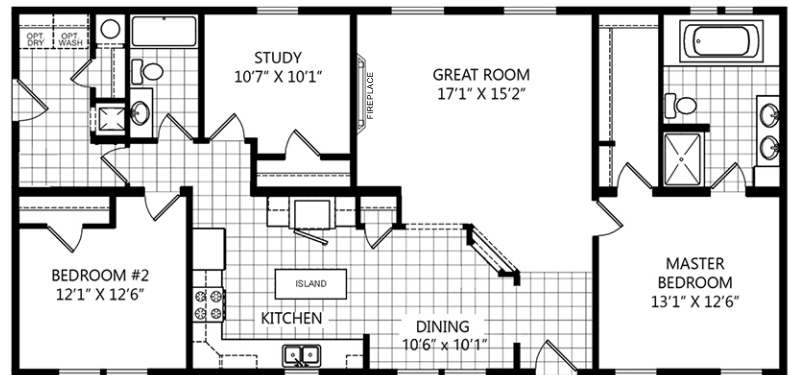

*Express
Home*

\$444,000

**HIGHLAND 1494 SQ.FT.
OVERSIZED BUNGALOW**

**SAVE OVER
\$6,000**

Optional Dormer Shown Not Applicable

**28 HICKORY HOLLOW - LOT 215
90 DAY CLOSING!**

*Large Great Room
2 Bedroom plus Study
Master Bath Soaker Tub with
Separate Shower
Walk-In Closet
Gas Fireplace
Kitchen Island*

All floor plans are approximate dimensions. All elevations and architectural details are artist's concepts only and are subject to change without notice. Interior photos may not match floor plan.